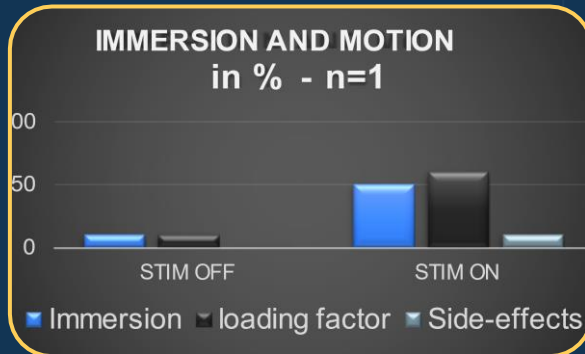

## POC MOTION PERCEPTION in % - n=8

## BUSINESS MODEL

SaaS Platform  
Adaptive Embedded Software  
& StimBox coupling

Open source SDK for Visual Flow

Current Clinical Study  
STIMGAL

# CYBER RESCUE<sup>NBI</sup>

Immersion enhancement  
Synchronized & specific  
vestibular pulses (GVS)  
Reduce cybersickness

- **50%** of VR users
- Loss of incomes from cybersickness : **b\$ -2,2**
- **Large market** (Learning - Industry - Health - Games)